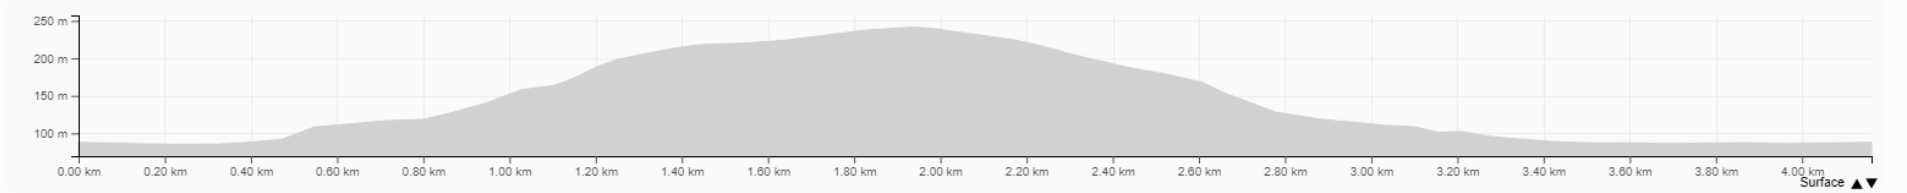

Трек Сухой ручей

4.16 km
Distance

0.0 km/h
Speed

Distance units
Metric

^ 157m v 157m
Elevation

0h00
Moving time

Velocity units
Speed

Surface