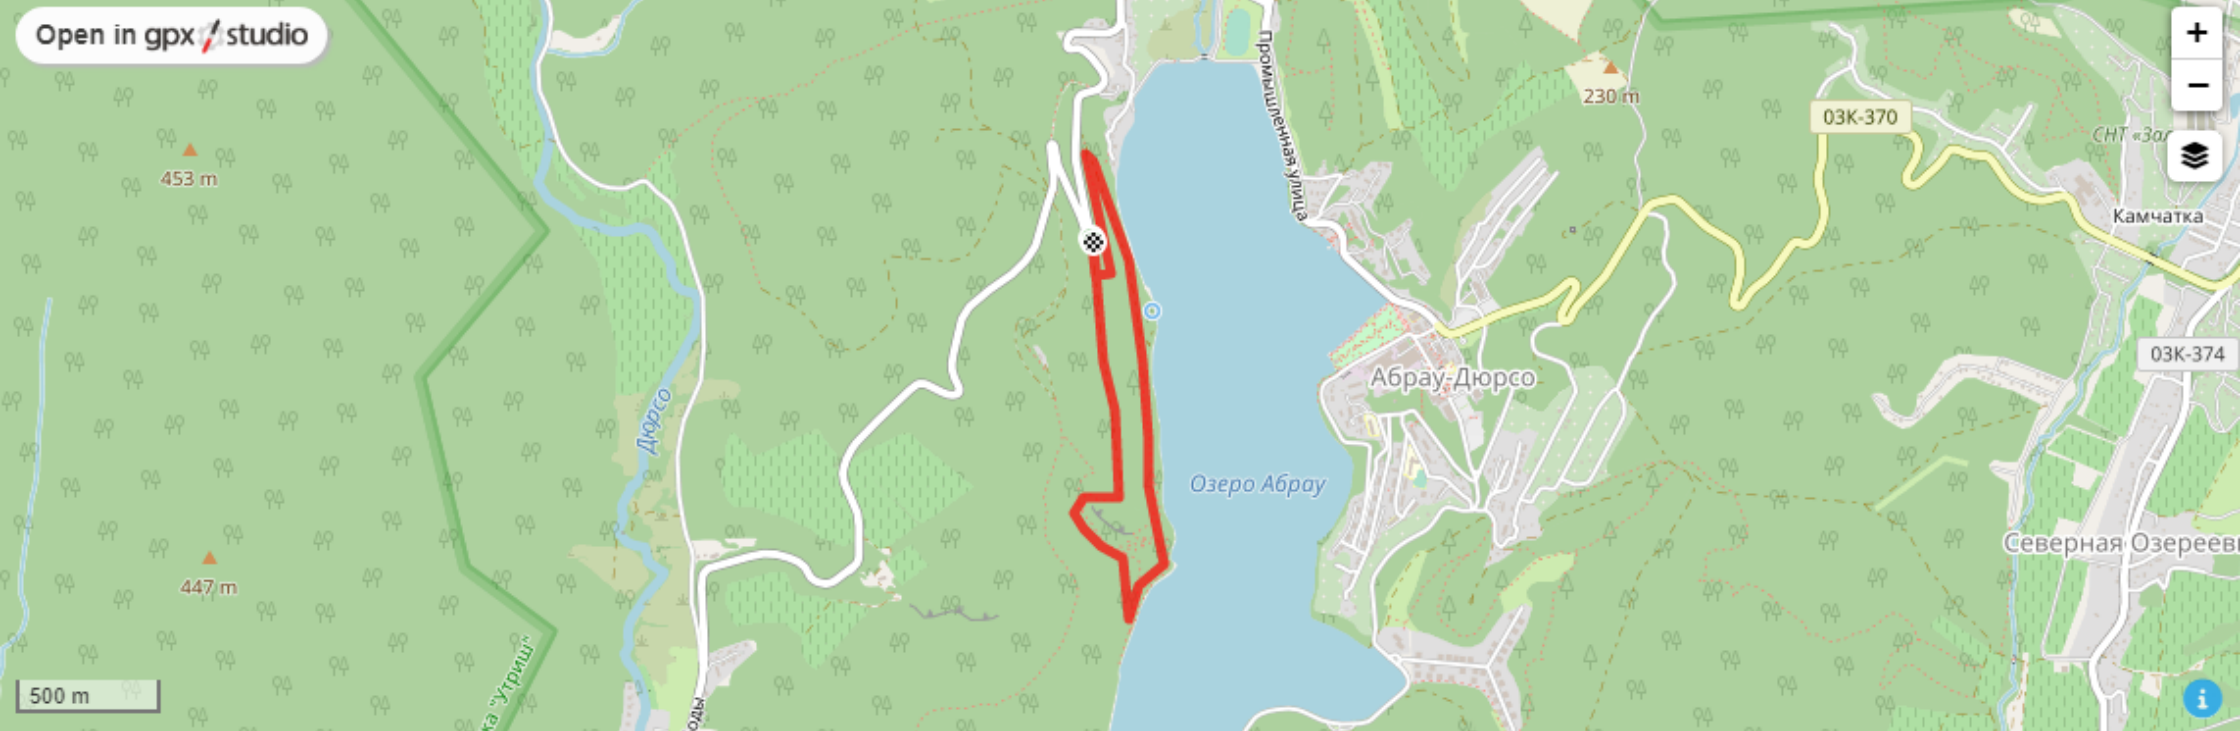

Open in gpx studio

3.8 km

Distance

0.0 km/h

Speed

^ 164m v 163m

Elevation

0h00

Moving time