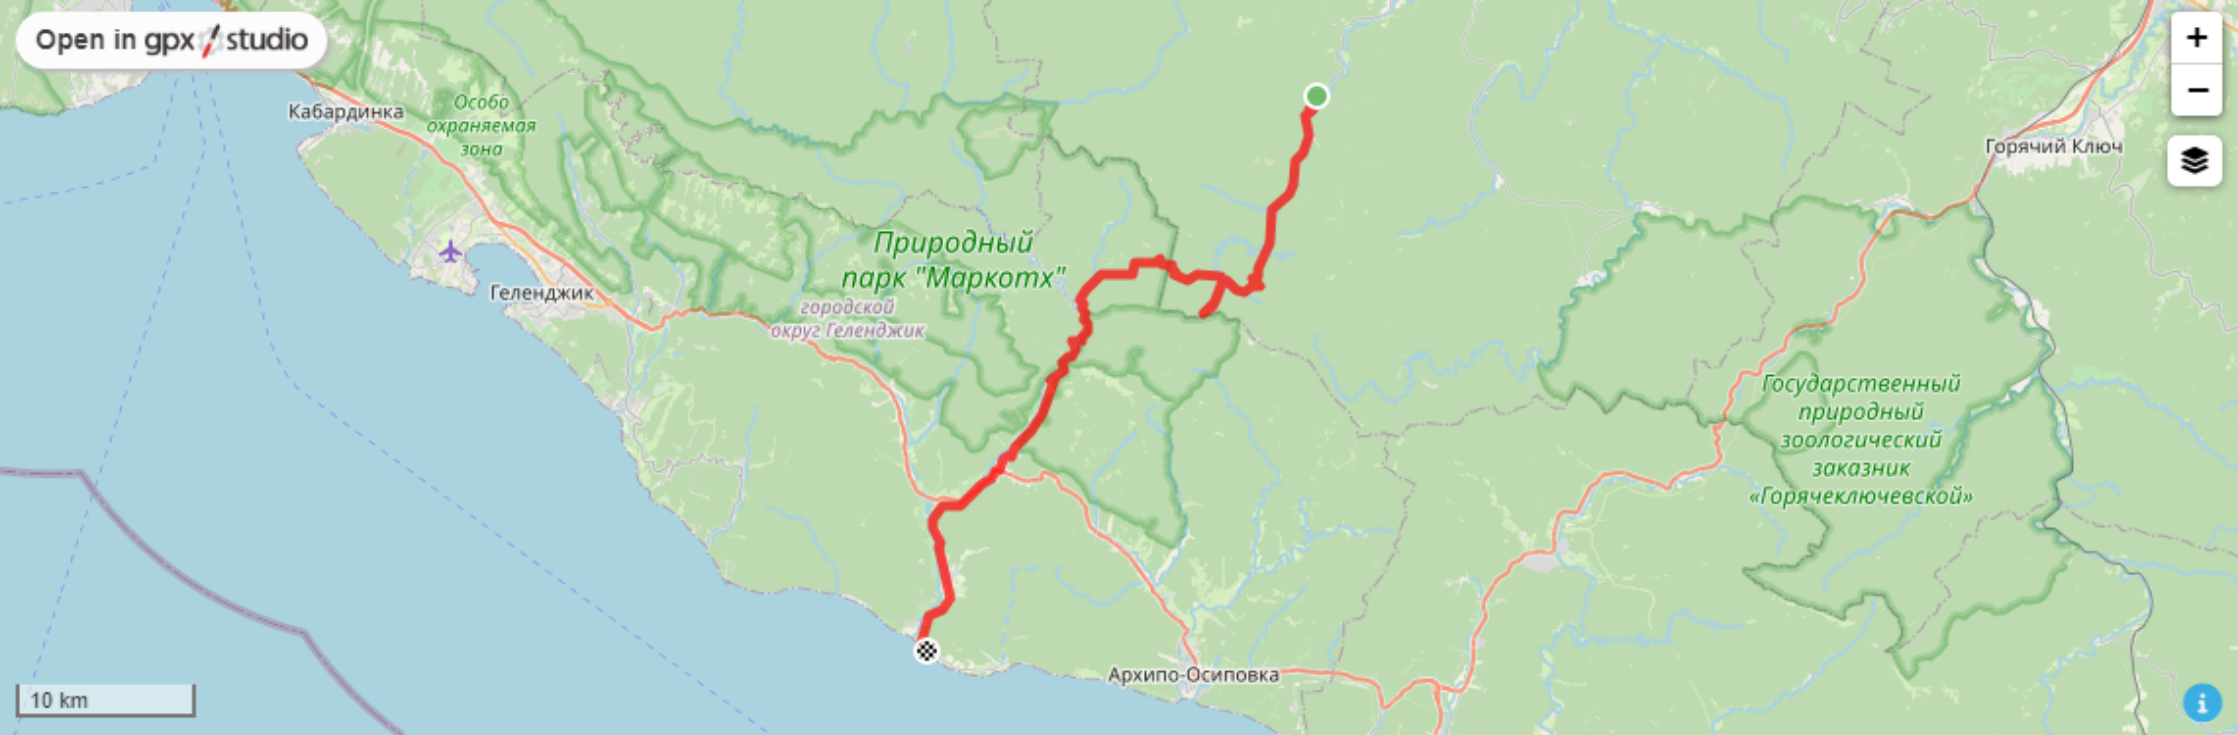

Open in gpx studio

58.4 km

Distance

0.0 km/h

Speed

^ 0m v 0m

Elevation

0h00

10 km

15 km

20 km

25 km

30 km

35 km

40 km

45 km

50 km

55 km

Surface