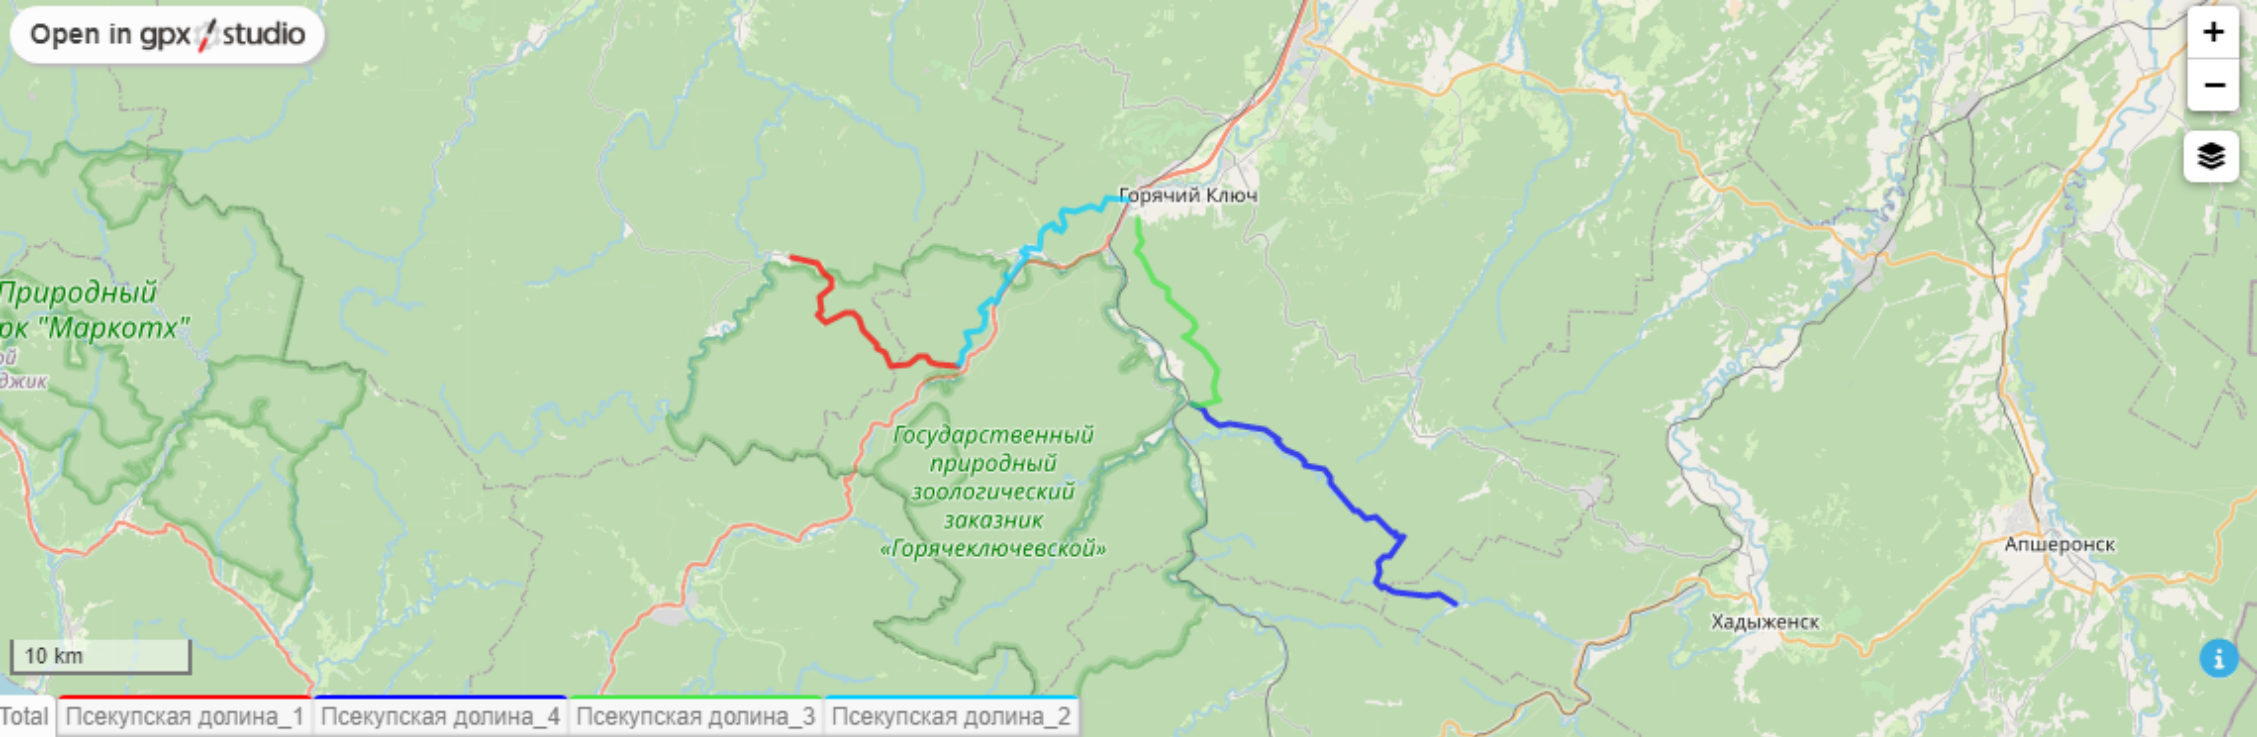

Open in gpx studio

75.6 km

Distance

0.0 km/h

Speed

^ 1751m v 1882m

Elevation

0h00

Moving time

Surface ▲▼